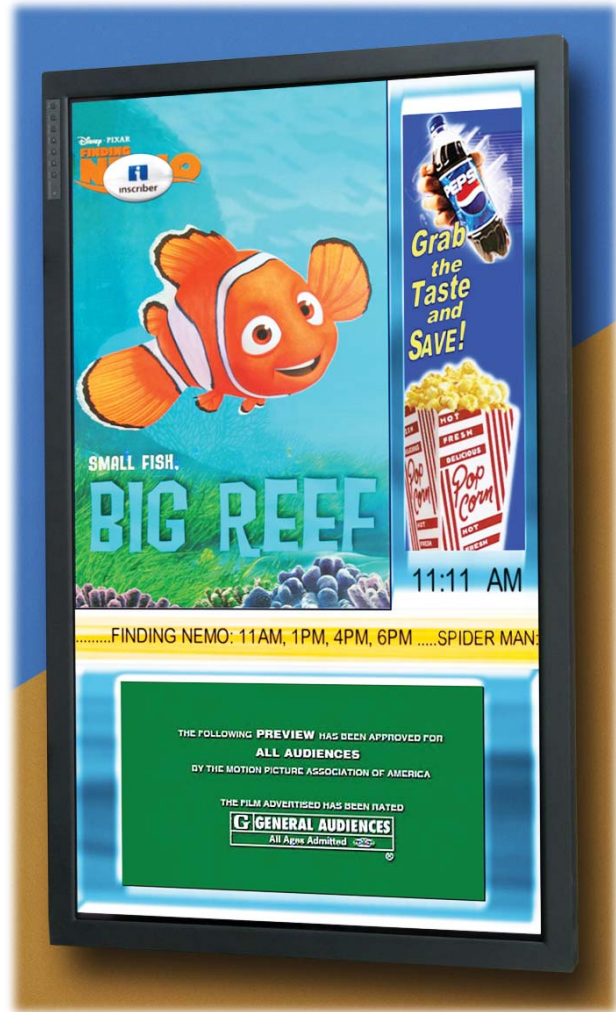

Let Bitro REVOLUTIONIZE your advertisement methods with digital signage. Use this innovative advertising medium to capture and retain attention. Don't endure the tedious, costly process of manually changing ads anymore. Instead, INSTANTLY CHANGE your advertisement with a few clicks of a mouse. Bring your signage to life and capture attention with the dazzling effects of digital signage.

From retail window and DID kiosks to large-format indoor video walls in large conference rooms, Bitro provides a comprehensive, turn-key Digital Signage Solution with effective, efficient, and reliable service. We offer a wide variety of digital signage solutions including hardware, software, and content creation, installation and maintenance. In addition, Bitro's Digital Signage Solution is supported by a team of skilled and dedicated programmers and designers to produce highly effective contents. Begin turning your signage into a direct revenue stream with Bitro.

DID (Digital Information Displays)

- Retail Storefront / Window
- Restaurants & Deli's
- DID Kiosk for Mall walkways
- Hospitality
- Airports/Subway

Multi-screen DID

- Retail Storefront
- Conference Hall
- Worship Centers
- Show/concert stage

Interactive DID / Kiosk

- Retail Storefront
- Mall Kiosks
- Hotel / Resort Lobby Info Center
- Airports/Subway Info Center

Projection Solution

Features

- Excellent cost-effective solution for 100"+ video screens
- Specialized front/rear-projection patented screen
- Clear and bright image under high level of ambient light
- Visible under direct sunlight when installed on retail