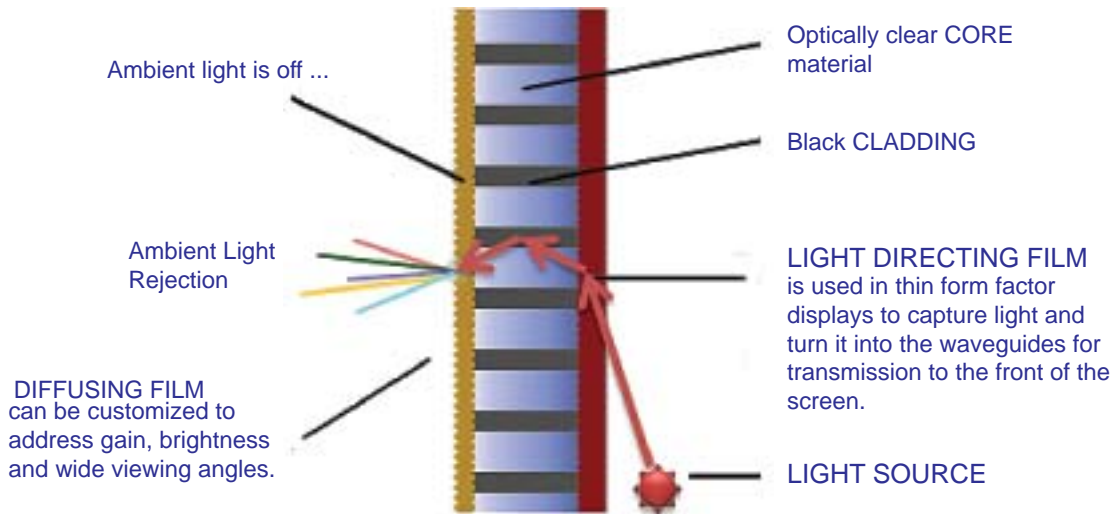

# Cost-effective EXTRA LARGE Video Screen

What do you get when you combine colossal sized video screen possibilities with crystal clear image displaying capabilities? Bitro's XLV PRO- our economical, Extra Large video screen solution! Our specialized patented screens produce crystal clear images under bright ambient light conditions. Modular screens allow for scalable size, providing large seamless projection screens. It is the most cost-effective video wall solution for screen sizes over 100". Available both for rear and front projection, also with touch screen integration.

# XLV PROJECTION SCREEN

Our unique combination of commercial grade projectors and patented screen technology allows for projection screen solutions that are clearly visible under bright light conditions. By stacking optically clear plastic or glass with a coated cladding, proprietary planar waveguides are created that allow light to be transmitted directly to the viewing surface of the screen with virtually no loss of light. Diffusing films can be applied and customized to address gain, brightness and viewing angles. For thin form factor displays, light directing film is applied to capture light and turn it into the waveguides prior to transmission to the front of the screen.